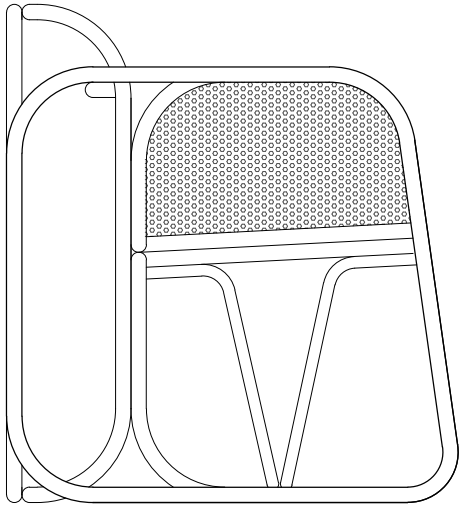

J59

Turn any indoor space into a secluded tropical enclave with our Rattan Chair (J59). Black glossy-finished rattan poles curve like jungle serpents to reinforce the rattan seat, elevating this piece into an elegant-yet-primal experience – ideal for being fanned while sipping libations from coconut shells.

width: 26"
depth: 29"
height: 32"
seat height: 18"
arm height: 28"

description:

rattan - (frame - black gloss)
(seat - natural color)

www.livejuniper.com

Juniper

J59

J59

www.livejuniper.com