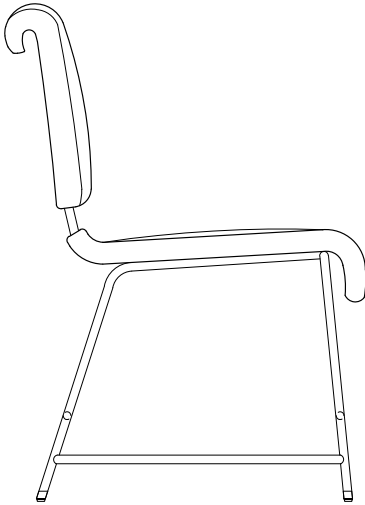

J148A

Curves Ahead. Enjoy the ride in this smooth saddle leather seating collection featuring a leather-wrapped padded seat and curved back with a black metal frame and stitch details. So comfy, your guaranteed to stay awhile, yet racy enough others will take notice.

Collection includes dining chair J150A, bar stool J60A and counter stool J149A

width: 18 1/4"
depth: 23"
height: 34 1/2"
seat height: 25"
seat depth: 18"

description:

leather - (brown)
metal - (matte black)
brass* - (antique color)